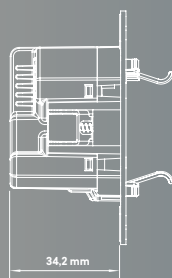

N

50657 T

Cover Plate for Earth Socket French + USB Type A and Type C
5 V ~; 3.0 A

50650 T

BR MF
BM PM PR
GR PL CH

SCHUKO

FRENCH

Technical Characteristics