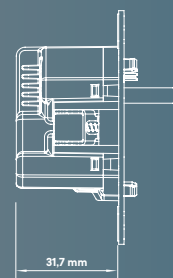

N

50657 T

Cover Plate for Earth Socket French + USB Type A and Type C
5 V ~; 3.0 A

50650 T

BR MF
BM PM PR
GR PL CH

SCHUKO

FRENCH

Technical Characteristics