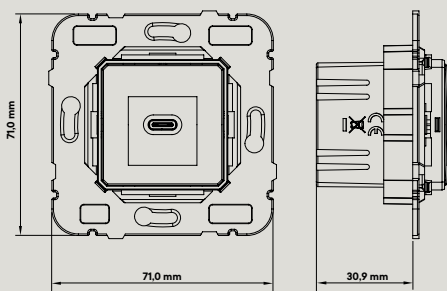

SIZA, QUADRA AND LATINA

USB chargers

			ref.	color
	USB Double Charger Type A with Output 20° - 2 Modules 100 - 240 V ~; 50 - 60 Hz; 5 V ⚡; 3 A		45384 S	
	USB Double Charger Type A + Type C - 2 Modules 100 - 240 V ~; 50 - 60 Hz; 5 V ⚡; 3 A		45381 S	
	USB Double Charger Type C - 2 Modules 100 - 240 V ~; 50 - 60 Hz; 5 V ⚡; 3 A		45382 S	
	USB Charger Type C Power Delivery 30 W - 2 Modules		45398 S	BR BM PM AL
	USB Charger Type C Power Delivery 45 W - 2 Modules		45397 S	
	USB Charger Type C Power Delivery 65 W - 2 Modules		45396 S	
	USB Charger Type A - 1 Module 100 - 240 V ~; 50 - 60 Hz; 5 V ⚡; 2.4 A		45383 S	BR BM PM AL MF GE PE IS DU PR GR PL CH
	USB Charger Type C - 1 Module 100 - 240 V ~; 50 - 60 Hz; 5 V ⚡; 1.5 A		45387 S	

Fast charging, for more demanding solutions

USB-C Power Delivery chargers offer power outputs of **30 W**, **45 W** and **65 W**, ensuring fast and stable charging.

mec21

S - Semi-assembled | BR - White; MF - Ivory; GE - Ice; PE - Pearl; AL - Aluminium; IS - Grey; PM - Matte Black; DU - Golden; BM - Matte White; PR - Silver; GR - Graphite; PL - Platinum; CH - Champagne.

USB-C Power Delivery New