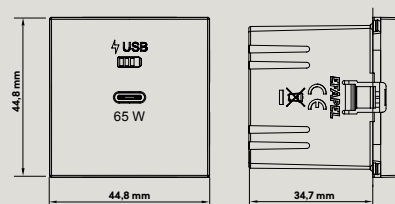

**USB-C Charger
Power Delivery**

Double Charger
USB C

mec21

mecQ45

S - Semi-assembled | BR - White; MF - Ivory; GE - Ice; PE - Pearl; AL - Aluminium; IS - Grey; PM - Matte Black; DU - Golden; BM - Matte White; PR - Silver; GR - Graphite; PL - Platinum; CH - Champagne.