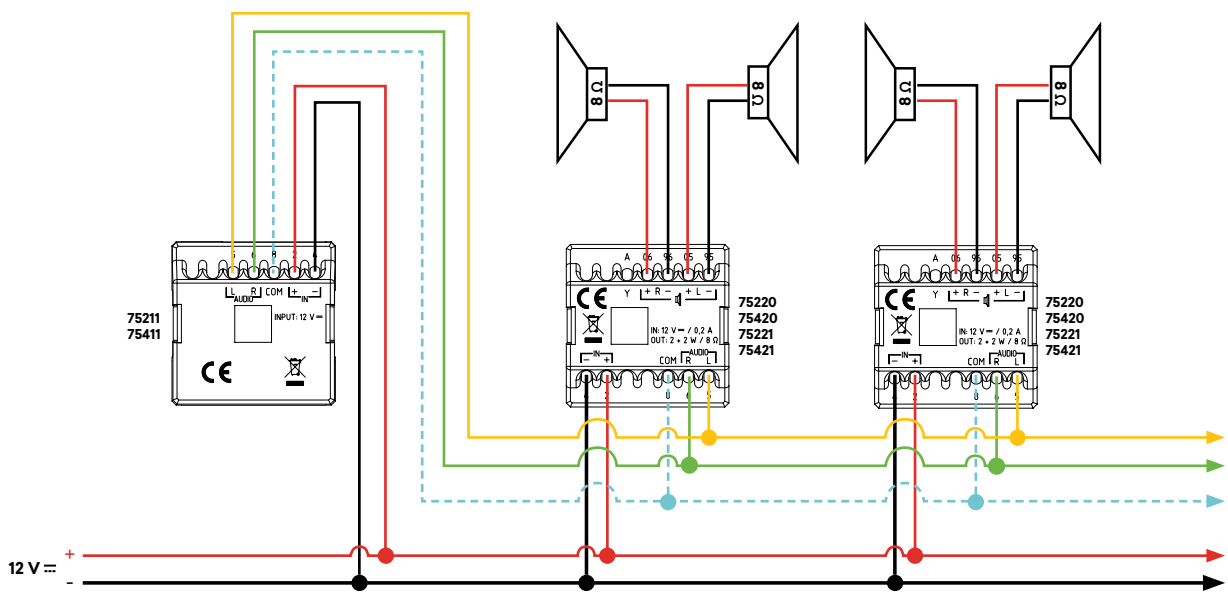

ORQUESTRA (12 V $\equiv$)

Mono

Stereo