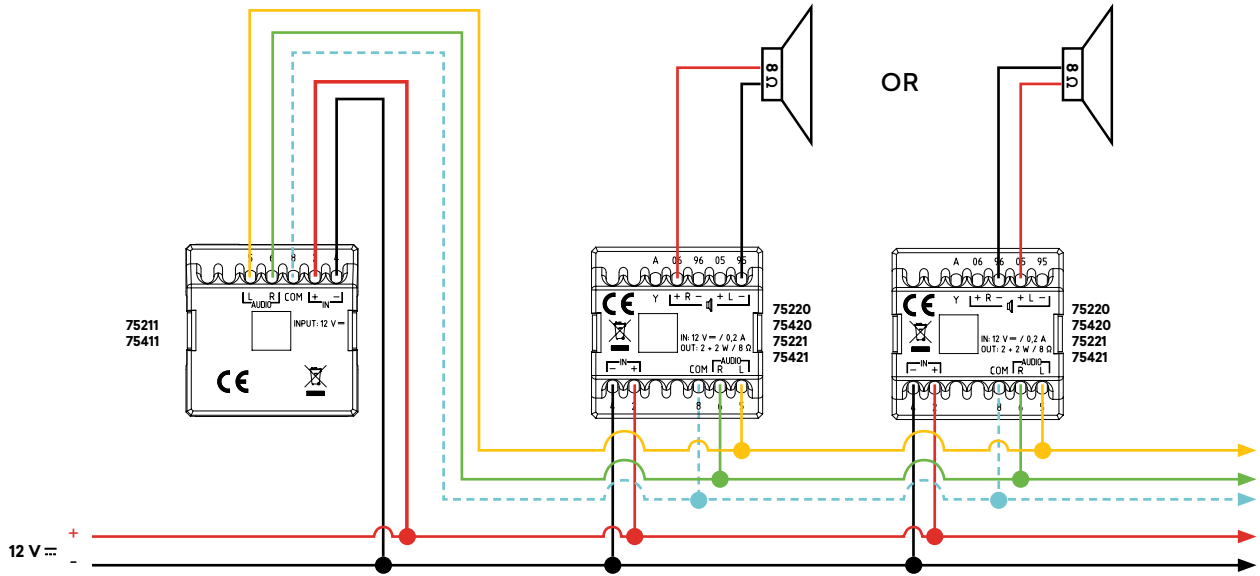

ORQUESTRA (12 V $\equiv$)

Mono