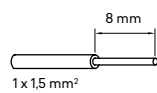

SOLO (230 V ~)

Mono

Stereo