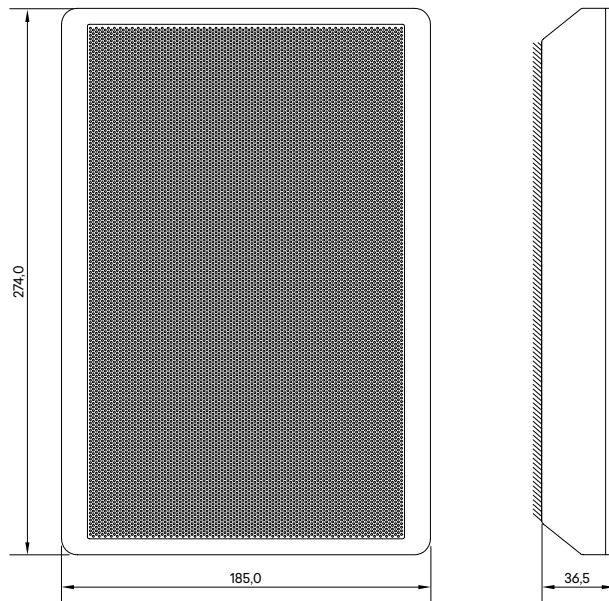

This system is made up of the following elements:

- Power Supply
- Centrals
- Control Unit de Som
- Amplifier
- Loudspeakers

Loudspeakers

Dimensions - 75131 | 75132 (mm)

Dimensions - 75121 | 75122 (mm)

Dimensions - 75104 C | 75105 C (mm)