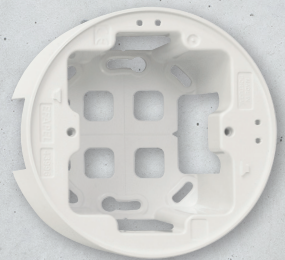

FINISHINGS

BR
White

BM
Matte White

PM
Matte Black

AL
Aluminium