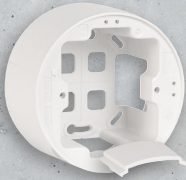

EFAPEL[®]

NEW

SURFACE BOX

Siza

SURFACE BOX

MEC Q45

INDIVIDUAL

DOUBLE VERTICAL OR HORIZONTAL

+

+

FINISHINGS

BR
White

BM
Matte White

PM
Matte Black

AL
Aluminium

MEC Q45

NEW PRODUCTS

Surface Mounting Box for Siza Series
Ref. 43996 ABR, ABM, APM, AAL

Connect Gland Surface Box Siza Series
Ref. 43999 ABR, ABM, APM, AAL

efapel.com

zastúpenie pre Slovenskú republiku:

EMAT elektro. s.r.o.