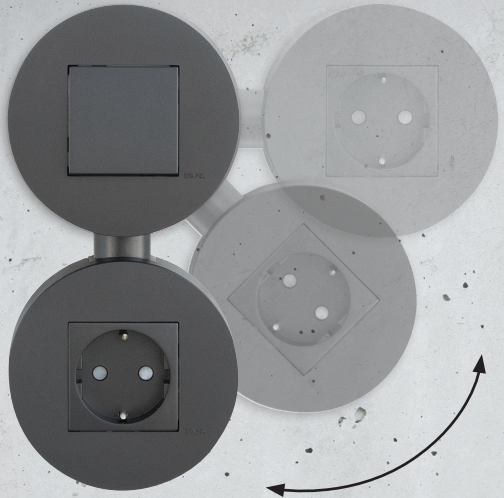

EFAPEL[®]

NEW

SURFACE BOX

Siza

SURFACE BOX

MEC Q45

INDIVIDUAL

DOUBLE VERTICAL OR HORIZONTAL

NEW PRODUCTS

Surface Mounting Box for Siza Series
Ref. 43996 ABR, ABM, APM, AAL

Connect Gland Surface Box Siza Series
Ref. 43999 ABR, ABM, APM, AAL

efapel.com

zastúpenie pre Slovenskú republiku:

EMAT elektro. s.r.o.